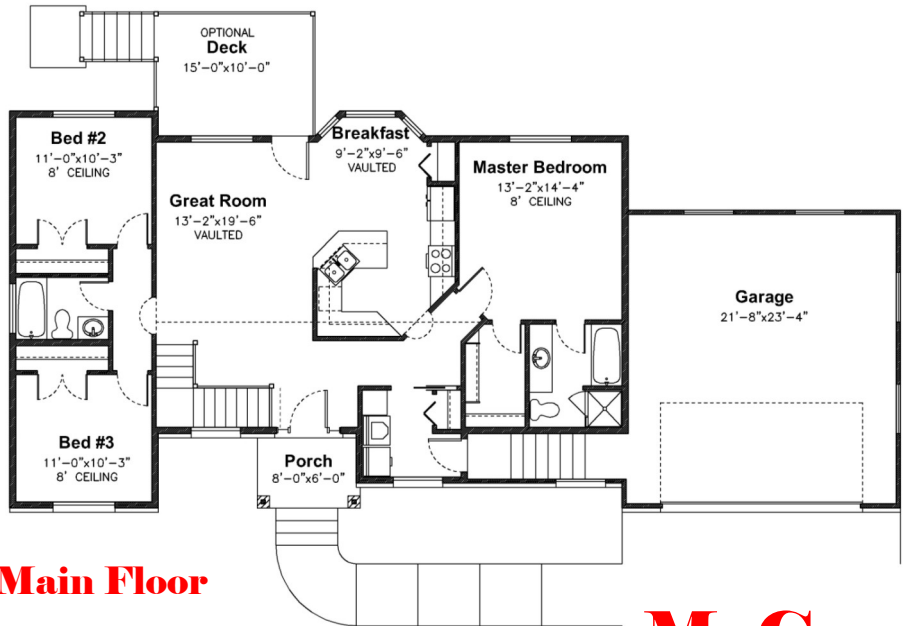

Landmark Companies

Main Floor

McGraw II

**1328 Sq. Ft. Finished Main Floor
1,323 Sq. Ft. Unfinished Base-**

Basement Floor

Landmark Companies, Inc
755-7600

As we improve our plans and features, we reserve the right to revise designs, prices, specifications, and terms without notice or obligation. All illustrations and dimensions are approximate.