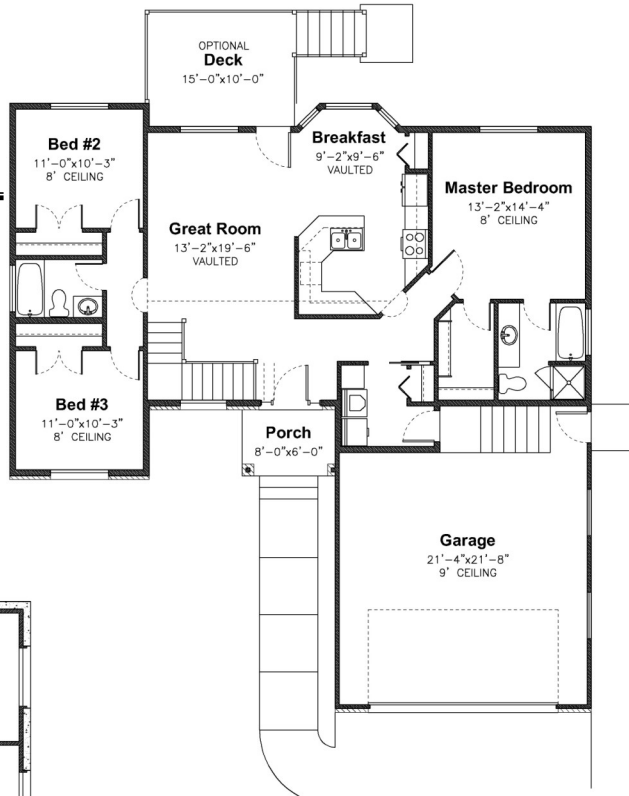

Landmark Companies

McGraw

1328 Sq. Ft. Finished Main Floor
1,323 Sq. Ft. Unfinished Base-

Main Floor

Basement Floor

As we improve our plans and features, we reserve the right to revise designs, prices, specifications, and terms without notice or obligation. All illustrations and dimensions are approximate.